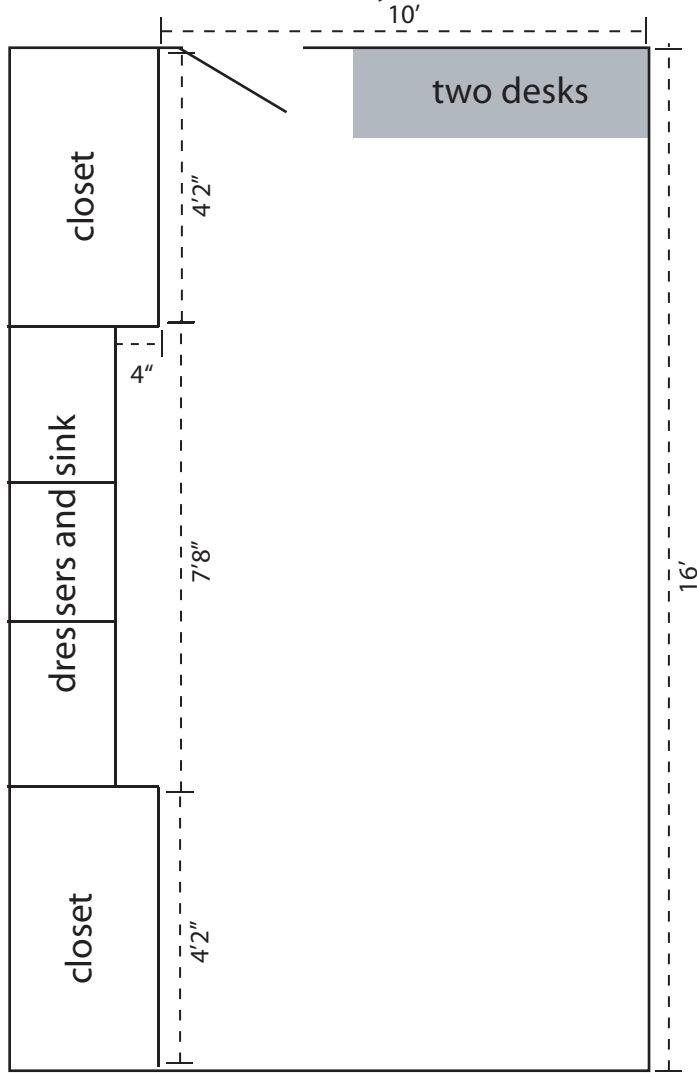

**Conard South Room Layout (10 x 16)**  
 (The desks are attached to the wall - not the floor. Also, in some rooms the layout is reversed.)

**Conard North Room Layout (12 x 15)**  
 (The desks are attached to the floor in the middle and to the wall. Also, in some rooms the layout is reversed.)